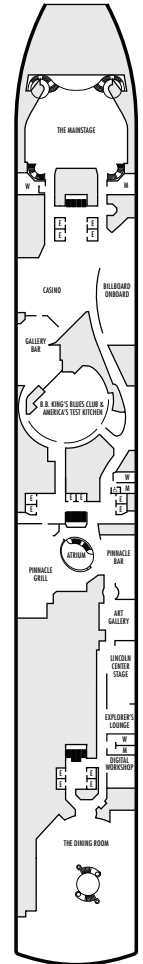

LOWER PROMENADE DECK