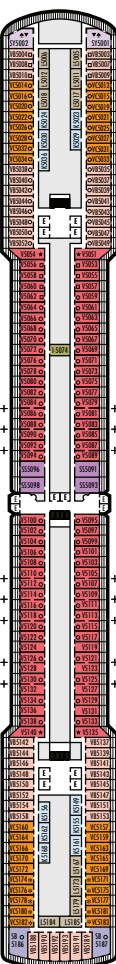

VERANDAH DECK
Staterooms 5001-5193