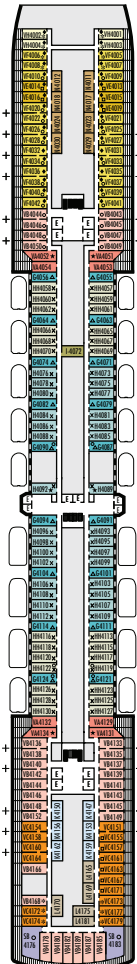

UPPER PROMENADE DECK
Staterooms 4001-4189