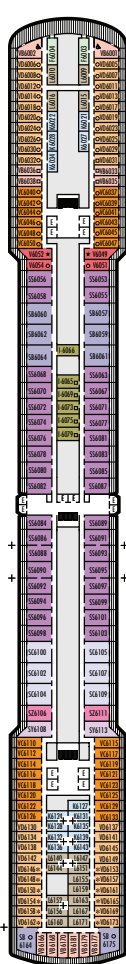

UPPER VERANDAH DECK
Staterooms 6001-6181