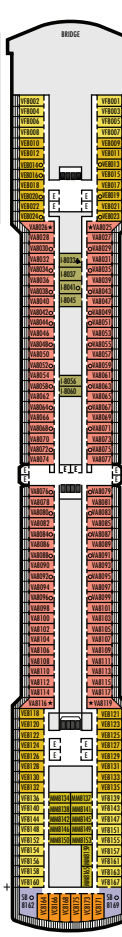

NAVIGATION DECK
Staterooms 8001-8175