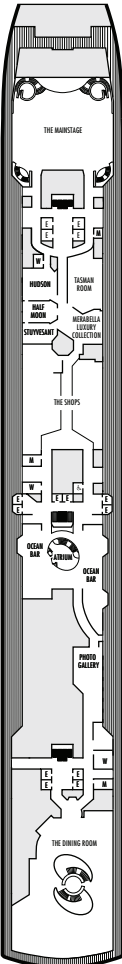

PROMENADE DECK