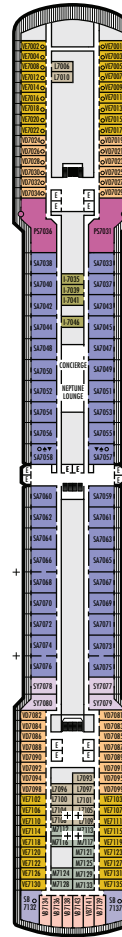

ROTTERDAM DECK
Staterooms 7001-7143